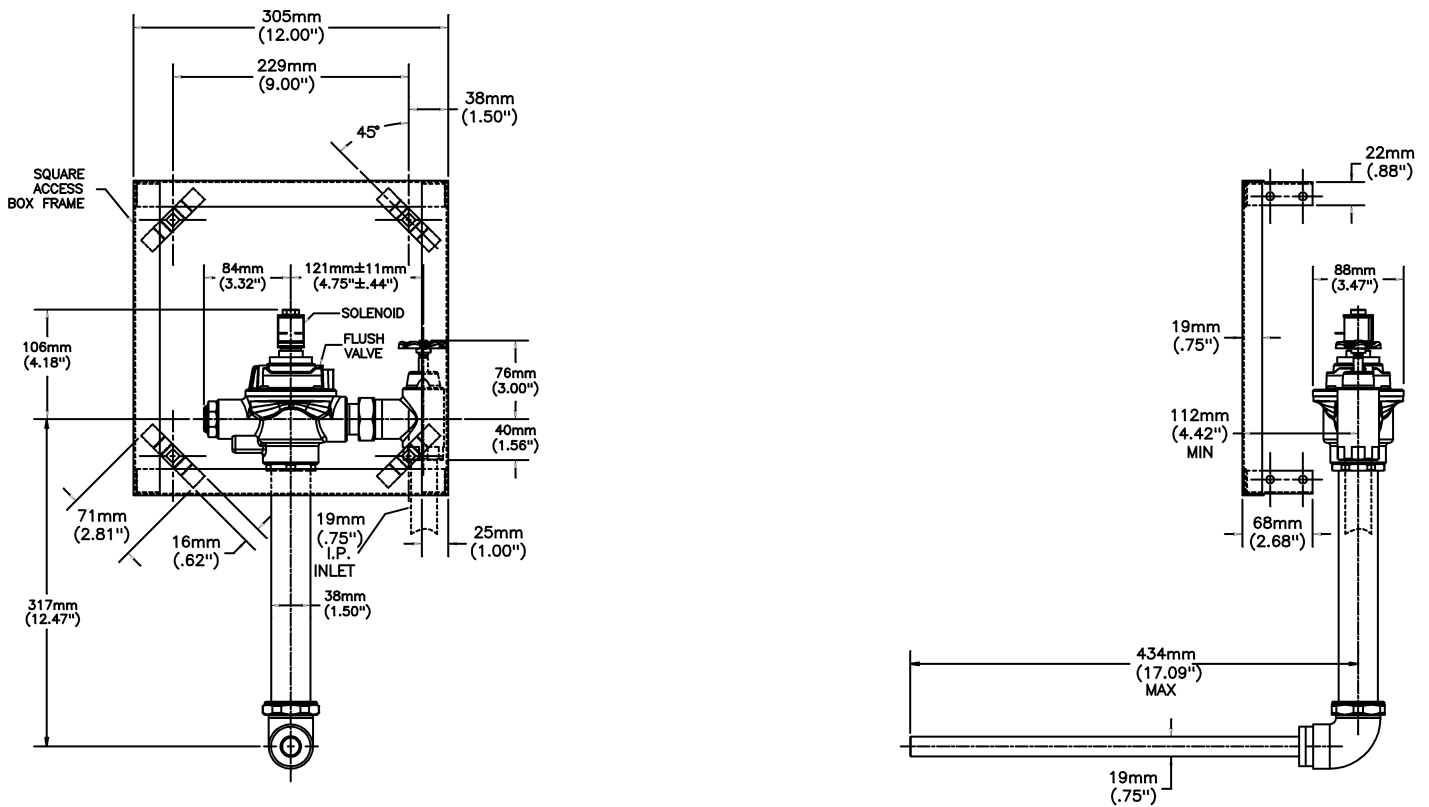

#### SPECIFICATION:

- Roughin Only (Trim must be purchased separately)
- Electronic solenoid activated Teck® concealed diaphragm flush valve
- Adjustable 114mm (4.5") to 132mm (5.19") inlet/valve outlet centers
- Vacuum breaker
- Renewable seat
- Chloramine resistant diaphragm attached to guide with metal retainer
- Pressure loss check angle stop with wheel handle
- HARD WIRE operated
- For SIPHON JET URINAL with 3/4" BACK inlet
- With metal mounting plate for 14" x 14" Front Access Wallplate
- External water conserving flush adjustment: Factory Set to 1.9 Litre (0.5 GAL.) - FIELD ADJUSTABLE from 0.47 to 3.78 Litre (1/8 to 1.0 GAL.)

#### OPERATION:

- 8 second blocking time
- 0 second activation delay
- Selectable sensing distance: 12" to 28" in 4" increments. Factory set to 20"
- **Recommended water supply:**
  - Minimum flowing pressure – 25 psi (172 kPa)
  - Minimum flow rate – 8 gpm (30 L/min)
- Adjustable flush volume using adjustment screw on flush valve

***(Dimensional drawing on following page)***

Delta reserves the right (1) to make changes to specifications and materials, and (2) to change or discontinue models, both without notice or obligation. Dimensions are for reference. Measurement may vary plus or minus 6mm(0.25"). Mounting locations are suggested only. Check with local codes for requirements in your area. This spec was produced December 20, 2016.

Delta reserves the right (1) to make changes to specifications and materials, and (2) to change or discontinue models, both without notice or obligation. Dimensions are for reference. Measurement may vary plus or minus 6mm(0.25"). Mounting locations are suggested only. Check with local codes for requirements in your area. This spec was produced December 20, 2016.